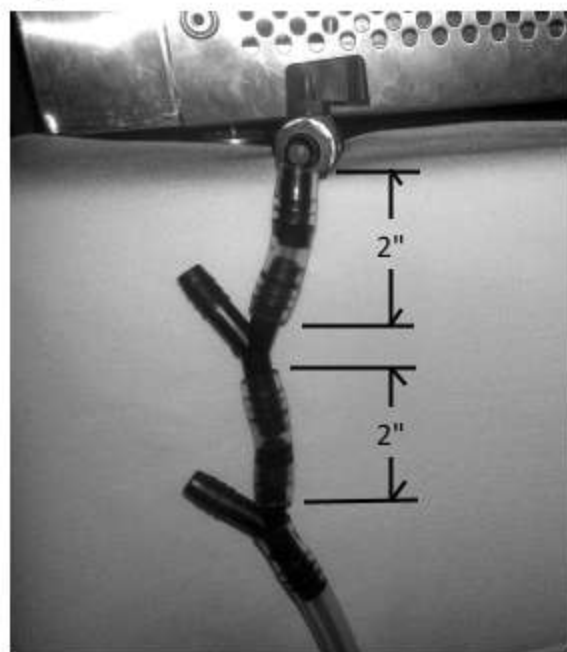

HR-Y2 Instructions

1.

2.

3.

4.

This adapter is invaluable if you ever forgot to empty your drain bucket, then opened your valve; only to have water rush into your Freeze Dryer. Two 'Y's prevent 100% of accidental water intrusion. The angle keeps water in your hose during a defrost mode.