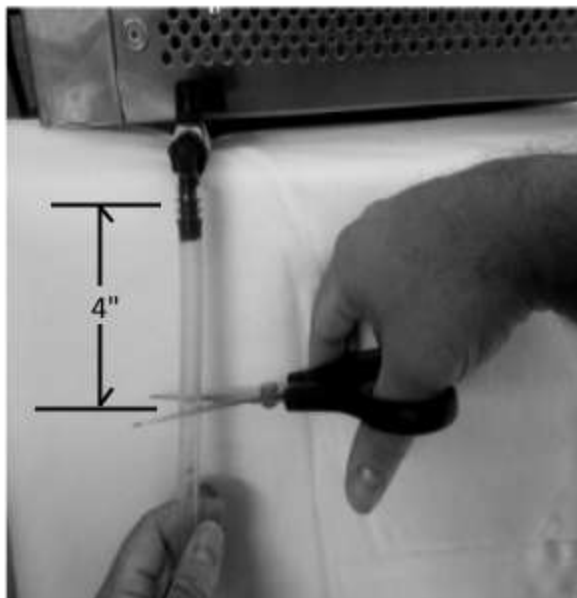

HR-Y2 Instructions

1.

2.

3.

4.

This adapter is invaluable if you ever forgot to empty your drain bucket, then opened your valve; only to have water rush into your Freeze Dryer. Two 'Y's prevent 100% of accidental water intrusion. The angle keeps water in your hose during a defrost mode.